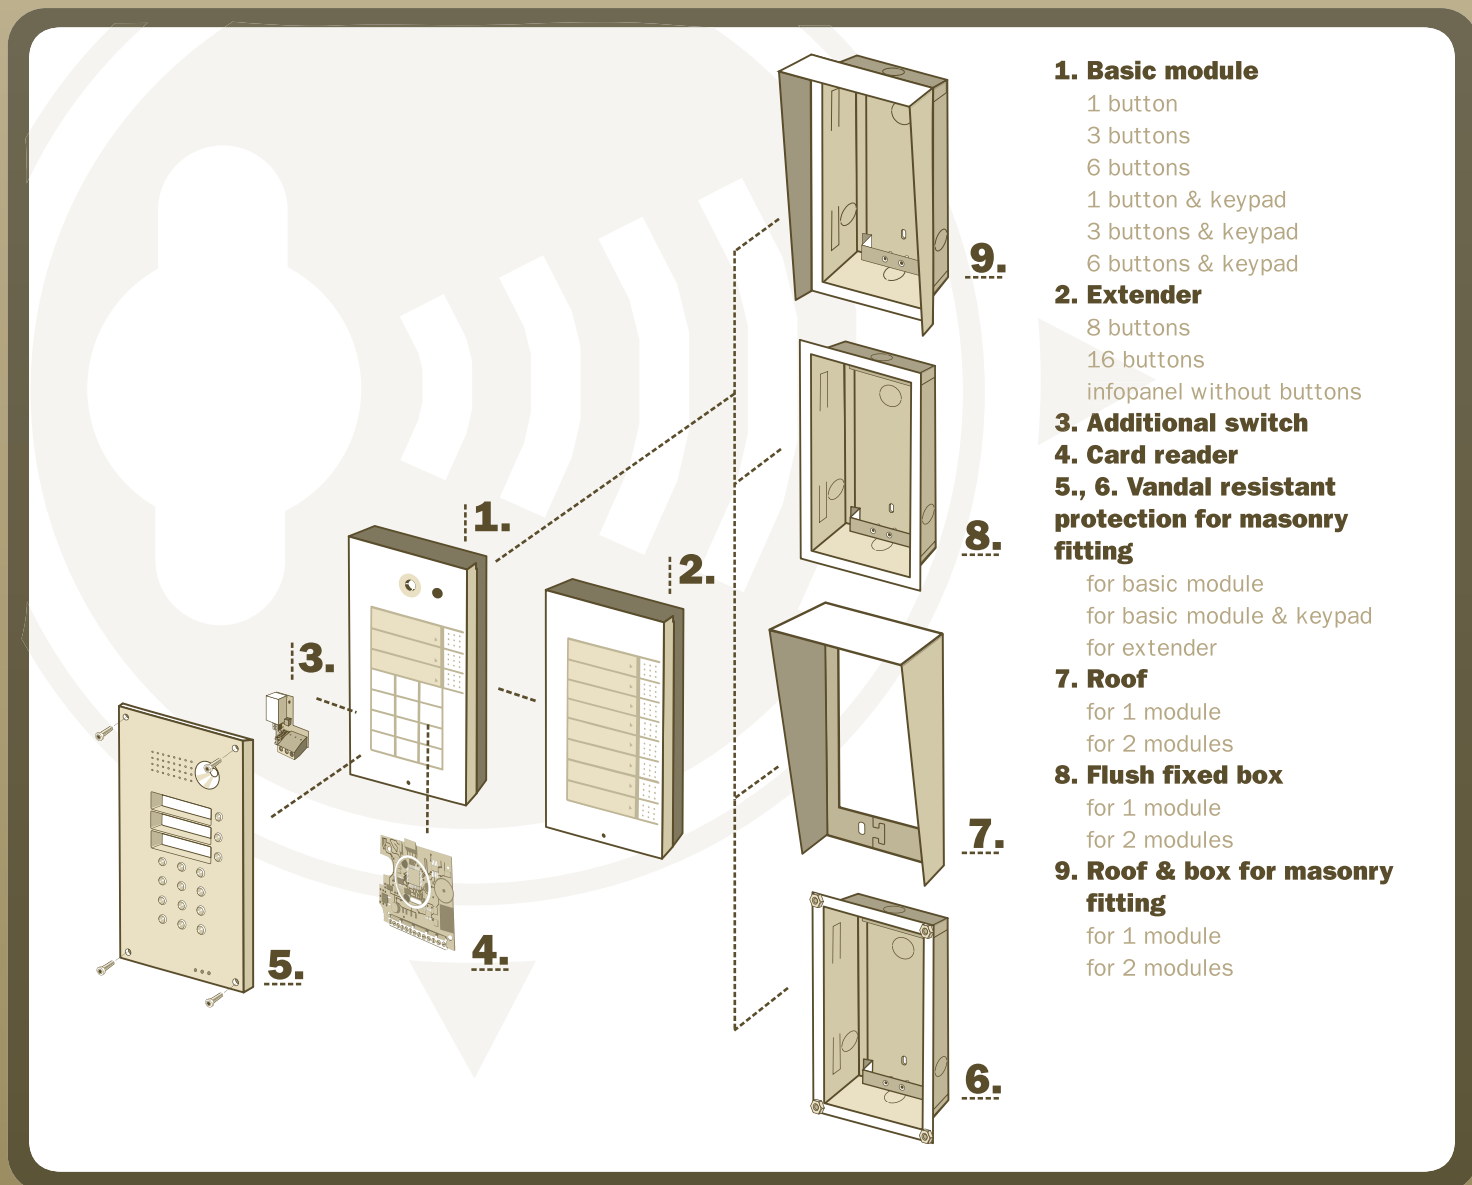

2N Helios IP modular system

Technical parameters:

2N Helios IP

Number of buttons	1 to 54 (up to 500)
Interconnection	Direct SIP calls or SIP proxy
Power	PoE (IEEE 802.3 af) or external power supply 12V
Supported protocols	SIP 2.0 (RFC 3261) /TCP/IP/UDP, RTP/HTTP/ARP, ICMP, DHCP, DNS, TFTP, NTP G.711 (A/u-law)
Audio codecs	H.264 baseline real-time video codec (at QCIF, QVGA, CIF or VGA resolution)
Video codecs	up to 30 frames per second

Proudly distributing
2N Helios in Australia

MELBOURNE

Unit 4, 585 Blackburn Rd, Notting Hill 3168, VIC Australia
Freecall 1800 817 807
Phone +(613) 8562 9000
Fax +(613) 8562 9099
Email sales@alloy.com.au
Web www.alloy.com.au

SYDNEY

Address 99 Baxter Rd, Mascot 2020, NSW Australia
Freecall 1800 817 807
Phone +(612) 8080 9600
Fax +(612) 8080 9602
Email sales@alloy.com.au
Web www.alloy.com.au