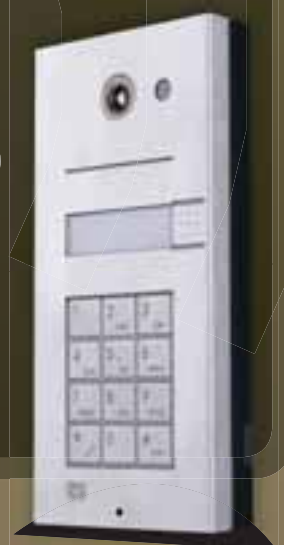

The IP Video Door Phone is an easy and affordable way of door entry communication from entrance over any distance. It is ideal for any door entry communication environment, the virtual office and all IP video communications for business or residential users.

The IP Helios is an advanced IP video door phone based on SIP standard, competitively priced and easy to use. The IP Helios combines professional design and technology features with excellent picture quality, ease of deployment and broad interoperability with 3rd party SIP products. The IP Helios is the first H.264 IP video door phone that supports real-time high-quality video. 2N solution is unique to the market that includes unique features with easy to use and setup.

- Complete door entry solution
- Voice, video, keypad & access control system in one box
- Modern design
- High quality audio & video
- Remote access