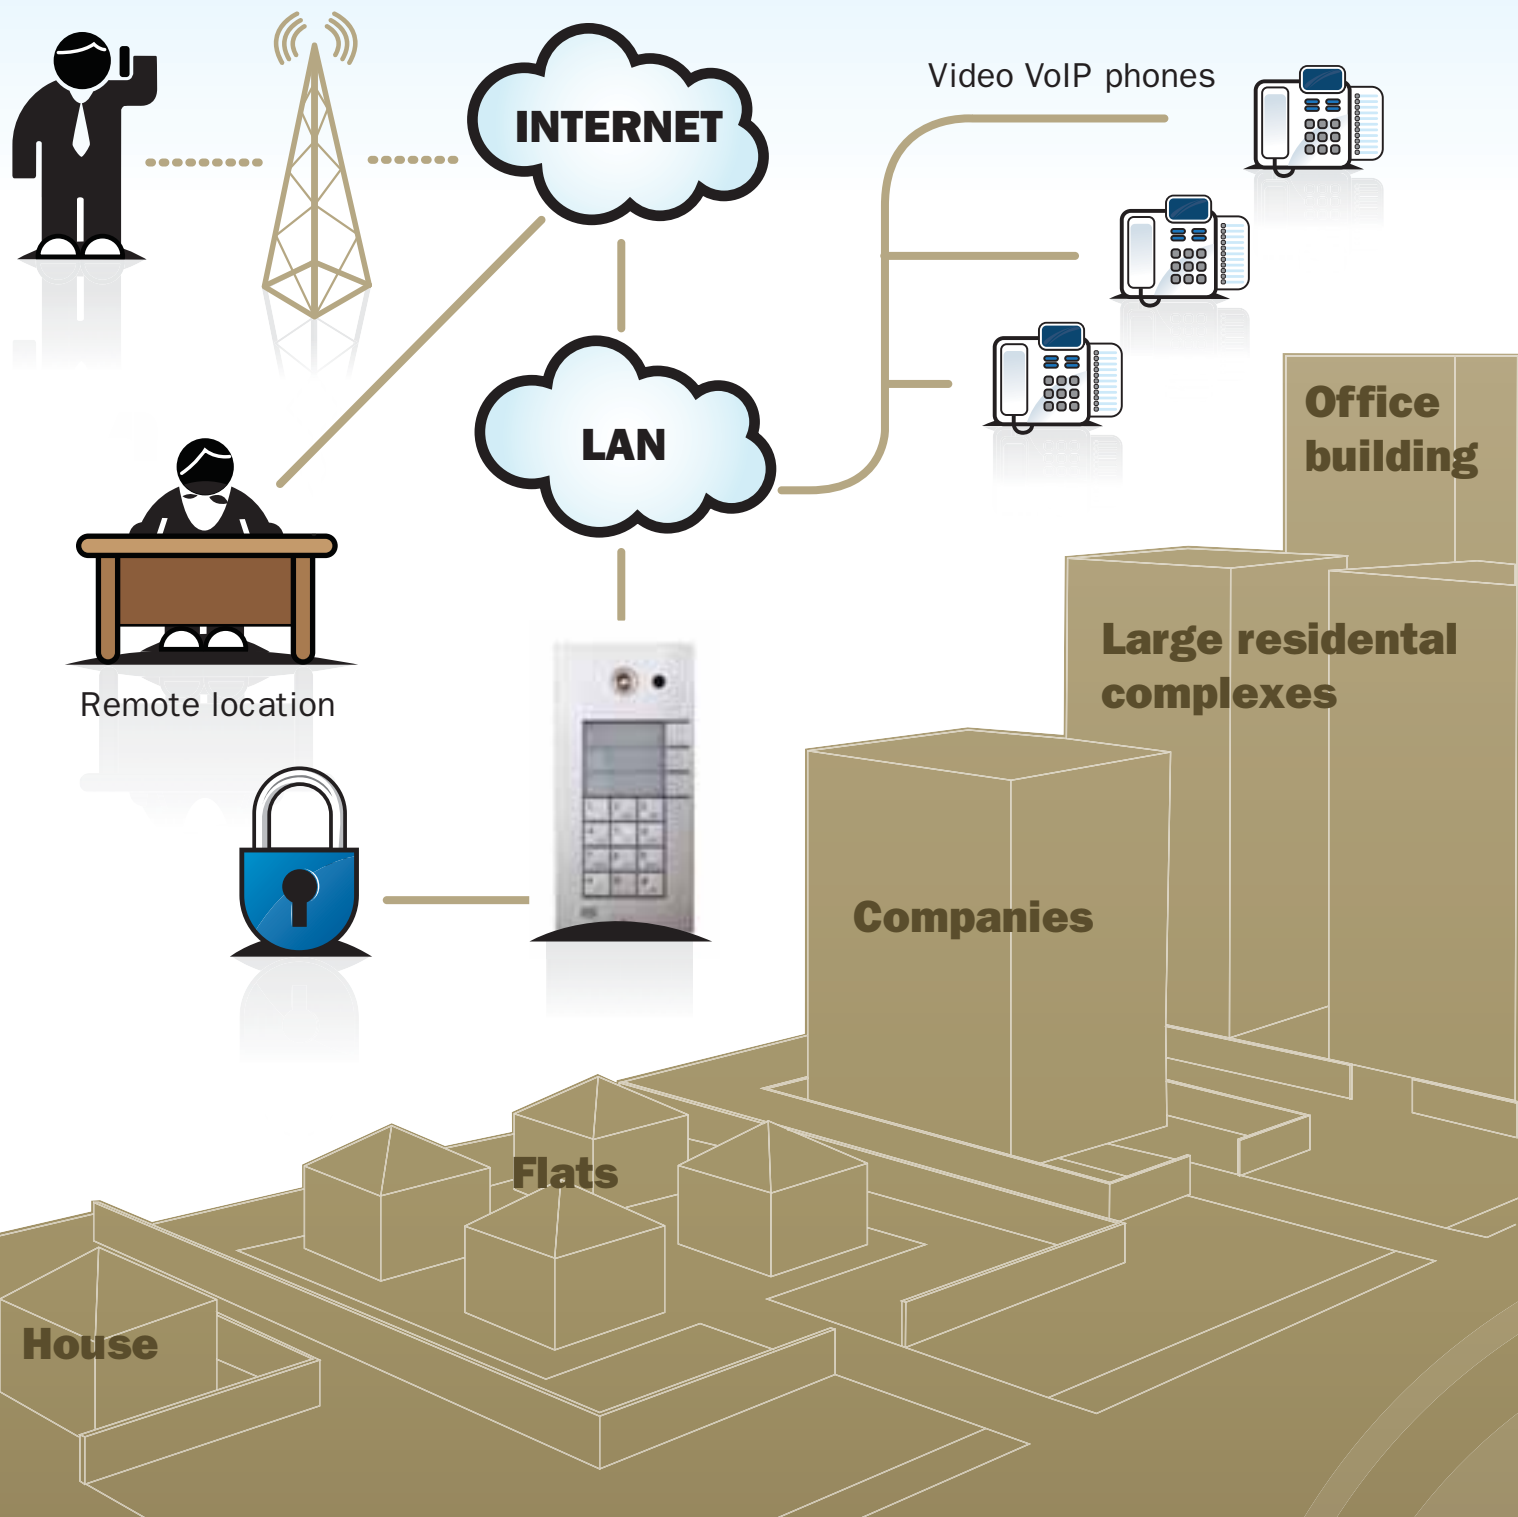

How does 2N Helios IP work?

Wireless/Cellular

Who is the 2N Helios IP door phone intended for?

- Private houses
- Block of flats
- Small & large companies
- Large residential complexes
- Public sector
- Hospitals
- Universities
- Others