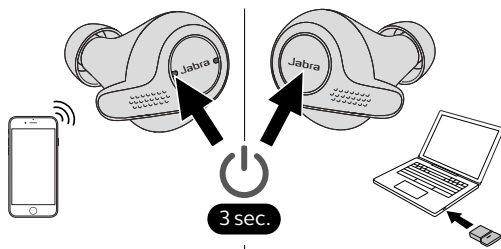

How to connect

Smartphone

Power on the earbuds and follow the voice instructions to pair to your smartphone. Install the Sound+ App.

Computer

Power on the earbuds and plug the Bluetooth adapter into your computer to connect. Install Jabra Direct.