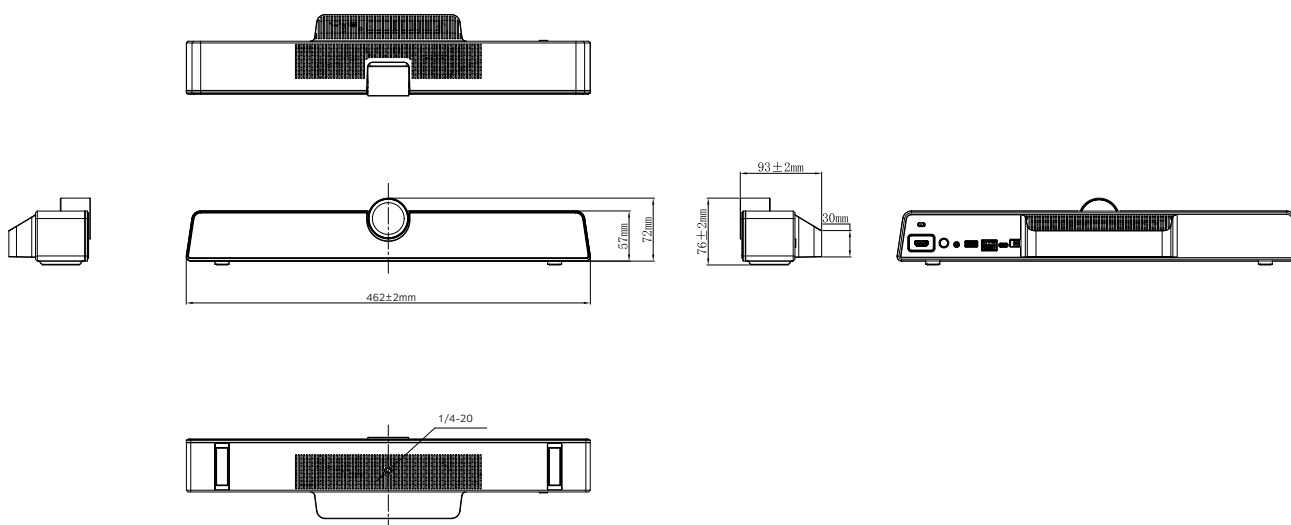

MAXHUB

Product Specification

MAXHUB

I. Product Features

1. Plug and Play: Integrated design that becomes instantly operational after booting
2. A New Horizon: Featuring a 120-degree FOV, with a 1/2.3-inch 12MP sensor
3. Digital Zooming: 5x
4. Presets: 3 Zooming Presets that instantly sets up for conference
5. Built-in Speaker: Satisfies the need for larger spaces
6. Built-in Microphone: Six-element MEMS microphone array with high sensitivity and 8 metres of voice pickup range
7. Clearer Voice: Noise reduction, echo cancellation, anti-reverberation, built-in AGC algorithm that enhances voice collection
8. Wireless Connection: Dual wi-fi module support wireless screen-sharing as well as network connection. Share the screens wirelessly via MAXHUB Share or screen-share dongles
9. Broad Compatibility: Supports connecting with a laptop, working as a camera, speaker, and microphone
10. Flexible installation: Mount it on a wall or put it on a desk

II. Dimensions

MAXHUB

III. Camera

Pixel	12M
Resolution and Frame Rate	H.264/MJPG:
	(1)3840×2160 (2)2560×1440 (3)1920×1080 (4)1280×720 (5)1024*576 (6)960×540 (7)800×600 (8)640×480 (9)640×360 (10)480×270 (11)352×288 (12)320×240 (13)320×180 (14)176×144 (15)160×120 (16)160×90
	YUV2 :
	(1)640×480 (2)640×360 (3)480×270 (4)352×288 (5)320×240 (6)320×180 (7)176×144 (8)160×120 (9)160×90
Output Format	H.264/MJPG/YUY2
Field of View	FOV 120°(D)
Adjustable Angle	Up and down 15 by manual adjustment
Focus mode	Fixed focus
Focus distance	1m

MAXHUB

VII. Power

Power Requirements	12V 3A
Overall Power(Max.)	36W
Standby Power	≤0.5W

VIII. I/O Ports

USB Type-C	1
USB3.0	1
AUDIO IN/OUT	1
HDMI OUT	1
DC 2.0	1
RJ45	1

IX. Physical Specifications

Dimension L×H×D	462×76×93 mm
Dimension (package) L×W×H	540×160×170 mm
Net Weight	1.026kg
Gross Weight	2.330kg (1 pc)
	11.730kg (4 pcs)