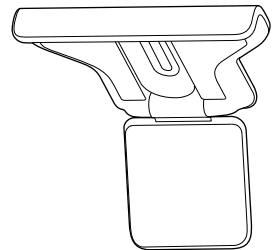

QUICK START

POLY STUDIO P15
DISPLAY CLAMP

POLY LENS

DOWNLOAD SOFTWARE
poly.com/lens

CONTENTS