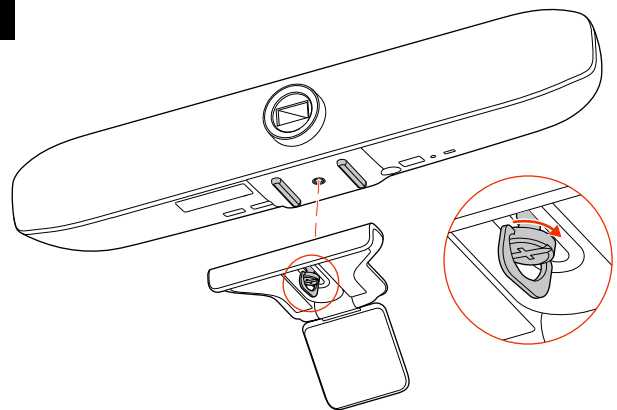

QUICK START

POLY STUDIO P15
DISPLAY CLAMP

POLY LENS

DOWNLOAD SOFTWARE
poly.com/lens

CONTENTS

1

poly.com/support

© 2021 Plantronics, Inc. All rights reserved. Poly, the propeller design, and the Poly logo are trademarks of Plantronics, Inc. All other trademarks are the property of their respective owners. Manufactured by Plantronics, Inc.

Recyclable where facilities exist

1725-87492-001A 05.21