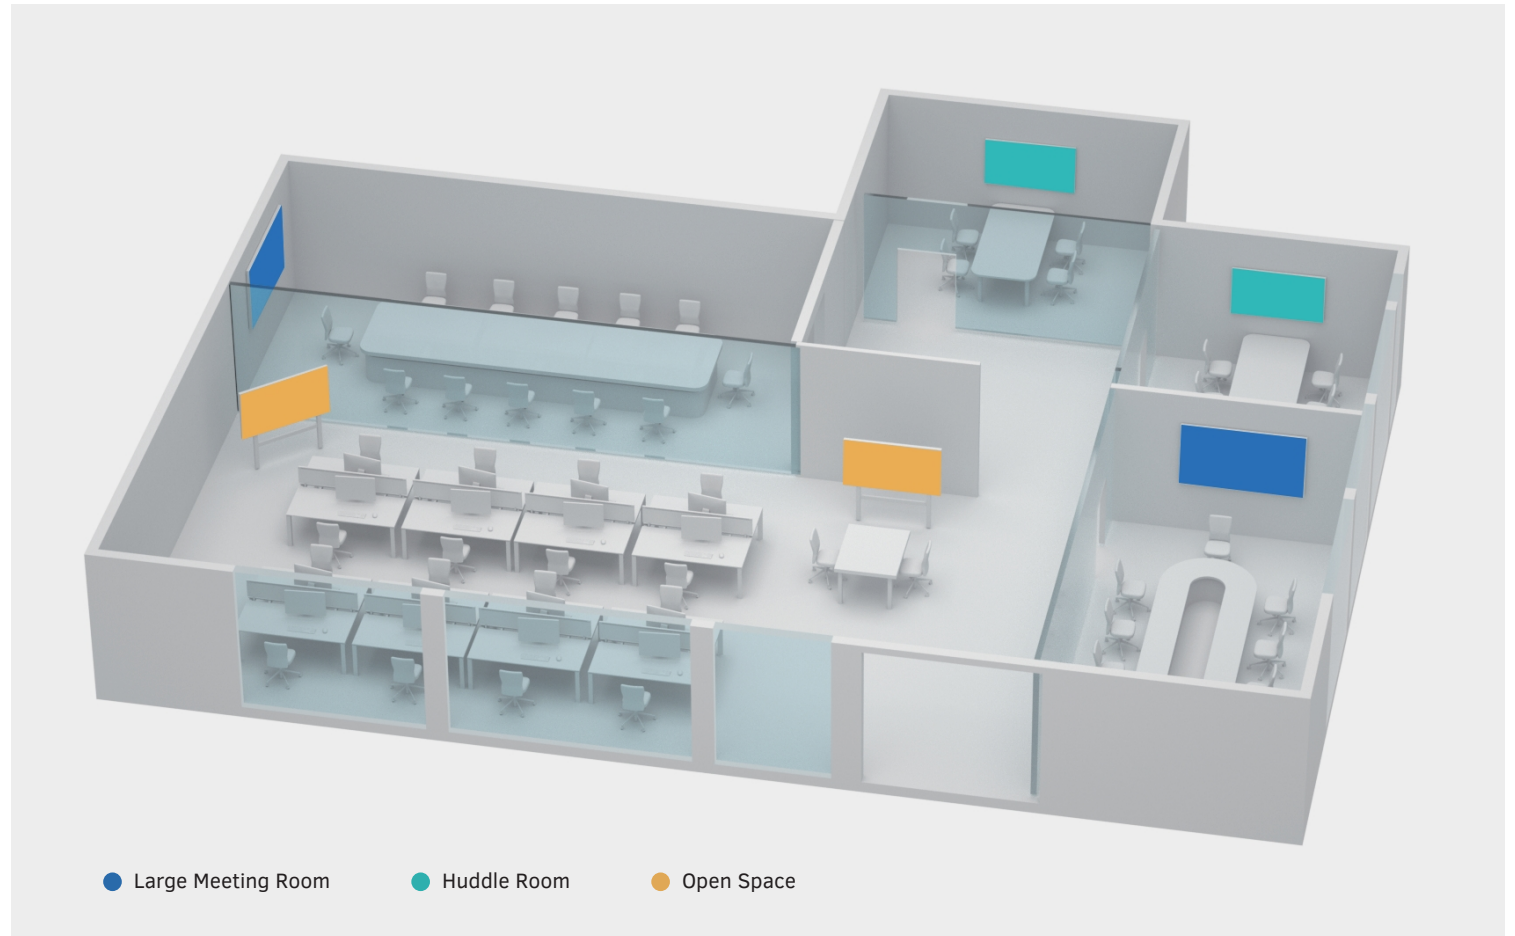

Rigorously tested to ensure safe operability, the MAXHUB Digital Signage is certified for use anywhere in the world.

Large Meeting Room

Huddle Room

Open Space

● Large Meeting Room

● Huddle Room

● Open Space

Large Meeting Room

» Command Attention

Big rooms demand a bold display of capabilities, and the MAXHUB Digital Signage never disappoints. Wireless BYOD screen sharing, a long with a superior visual display and remote management allow you to engage audiences effortlessly, even in sizeable venues.

UC BM21

Huddle Room

➤ Maximize Efficiency

Huddle rooms provide an intimate, focused environment for fruitful conferencing and collaboration. Pair your MAXHUB Digital Signage with the MAXHUB UC S10 Pro videobar to set the stage for impressive results.