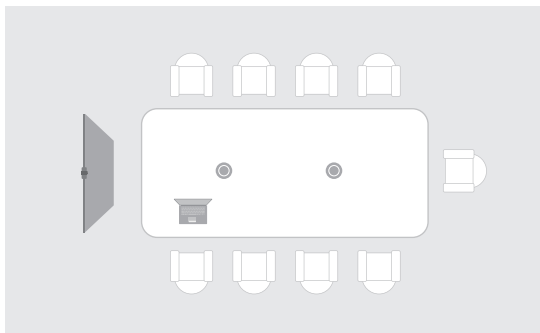

Large Meeting Room

» Command Attention

Big rooms demand a bold display of capabilities, and the MAXHUB Digital Signage never disappoints. Wireless BYOD screen sharing, a long with a superior visual display and remote management allow you to engage audiences effortlessly, even in sizeable venues.

The complete solution for large meeting rooms.

MAXHUB Digital Signage

Taking simplicity, safety and flexibility to new levels. MAXHUB Digital Signage makes every team more effective, and every meeting more productive.

ND98PNA / ND86PNA / ND75PNA

MAXHUB UC P25

Unprecedented clarity for a new generation of video conferencing.

UC P25

MAXHUB UC BM21

Powering by 360-degree omnidirectional audio pickup to receive the voice from every seat in a meeting room.

UC BM21