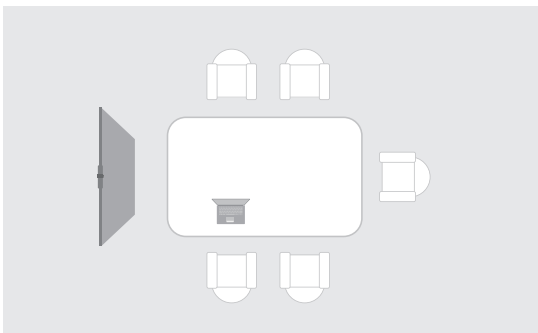

ND98PNA / ND86PNA / ND75PNA

MAXHUB UC P25

Unprecedented clarity for a new generation of video conferencing.

UC P25

MAXHUB UC BM21

Powering by 360-degree omnidirectional audio pickup to receive the voice from every seat in a meeting room.

UC BM21

Huddle Room

➤ Maximize Efficiency

Huddle rooms provide an intimate, focused environment for fruitful conferencing and collaboration. Pair your MAXHUB Digital Signage with the MAXHUB UC S10 Pro videobar to set the stage for impressive results.