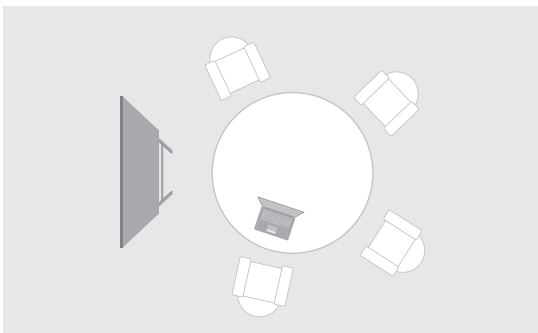

ND65PNA / ND55PNC

MAXHUB UC S10 Pro

Combining superior video and pro audio with built-in Android for a more productive meeting experience.

UC S10 Pro

Open Space

> Capture Inspiration

Enable effortless screen sharing for participants, wherever you meet, however many are gathered. The MAXHUB Digital Signage provides the flexibility and convenience you need to activate engagement in any setting.