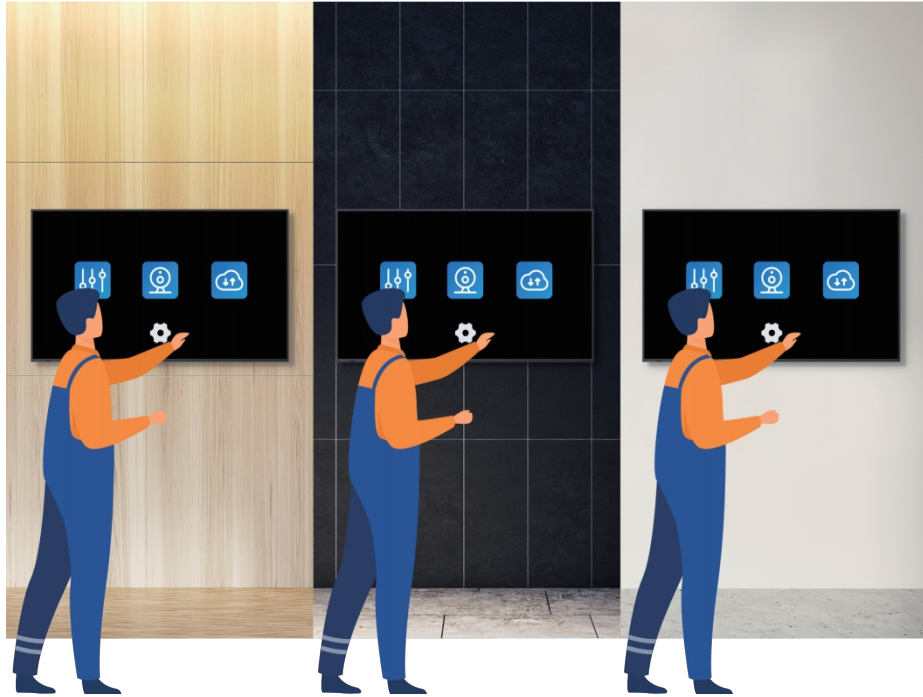

With the dual focus on network and operational security MAXHUB Share's security access and privacy protection features ensure safe screensharing for all participants.

Safe Mode: Verifies participants' ID verification before screen sharing.

DND Mode: Prevents disruption during screen sharing.

MAXHUB Share encrypts all data before transmission in accord with the CRCP protocol.

Before

After

Bytello DMS

> Remote device management. Simplified.

Powered by Bytello DMS, the MAXHUB Digital Signage enables easy remote device management and application configuration to ensure every meeting runs smoothly.

Large Meeting Room

» Command Attention

Big rooms demand a bold display of capabilities, and the MAXHUB Digital Signage never disappoints. Wireless BYOD screen sharing, a long with a superior visual display and remote management allow you to engage audiences effortlessly, even in sizeable venues.

UC BM21

Huddle Room

➤ Maximize Efficiency

Huddle rooms provide an intimate, focused environment for fruitful conferencing and collaboration. Pair your MAXHUB Digital Signage with the MAXHUB UC S10 Pro videobar to set the stage for impressive results.