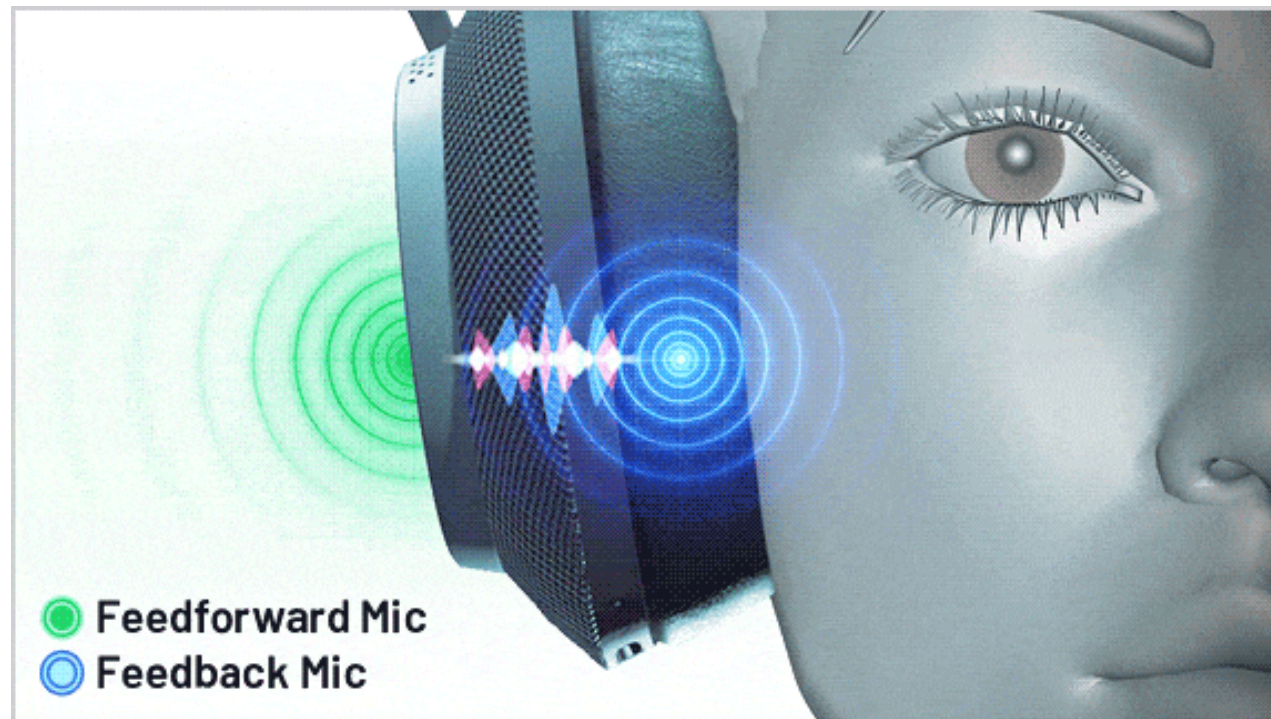

4 levels of noise reduction adjustment, adapt to different scenes and needs

BH76 Only