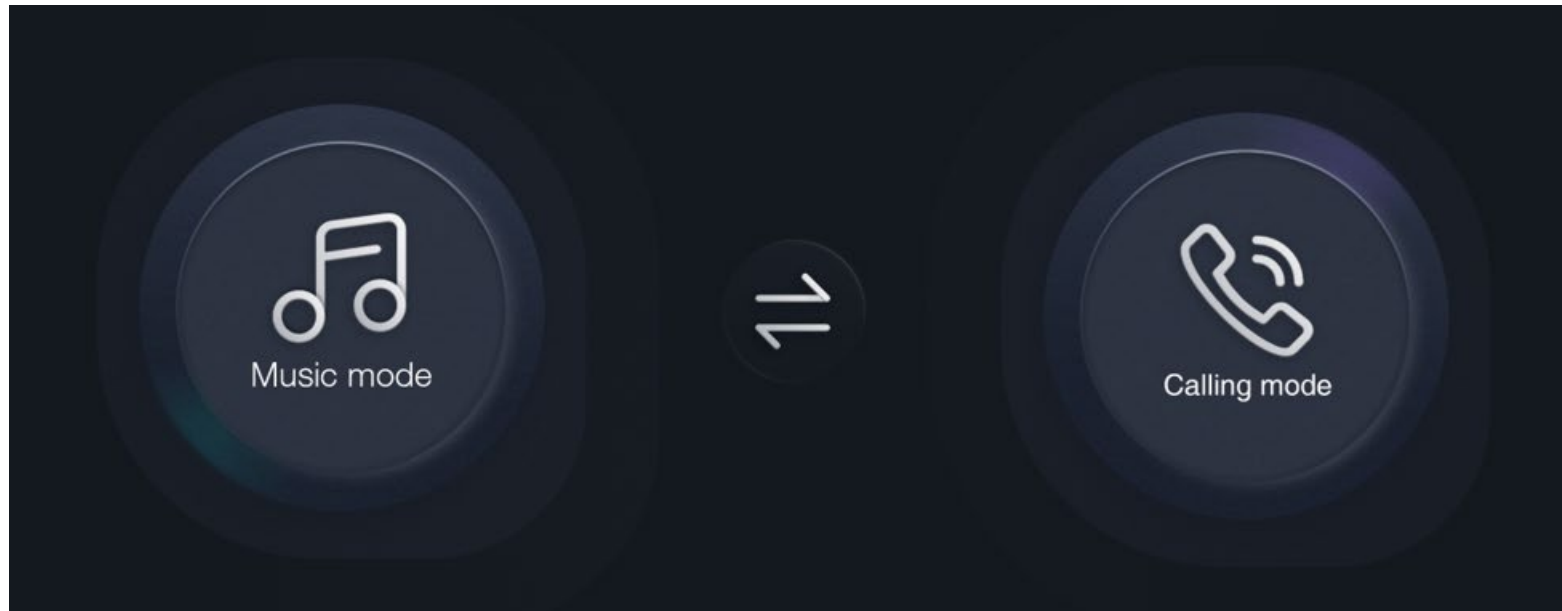

35mm Speaker Stereo

Clear, Natural and Rich Audio