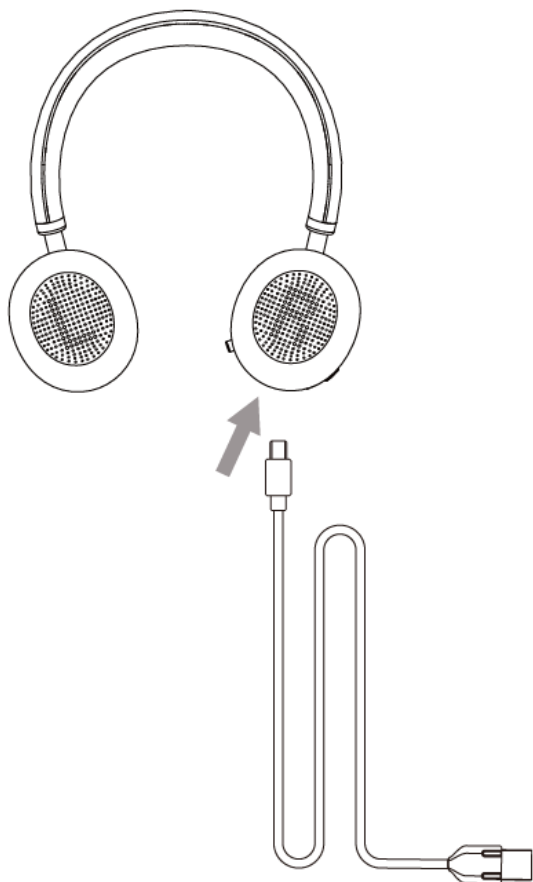

USB Charging