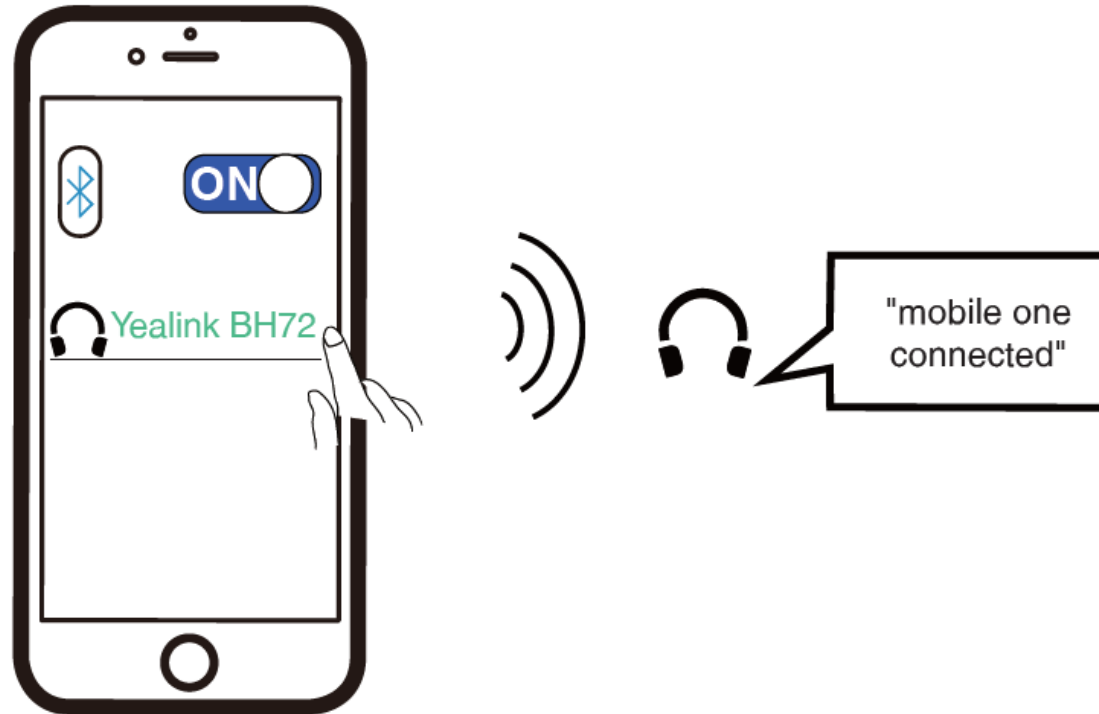

Step2: Select the Headset from Your Bluetooth Device

Note: If your desk phone/PC doesn't have built-in Bluetooth, you will need to use the BT dongle to pair the headset via Yealink USB Connect(edition: 0.34.4.0 or later)