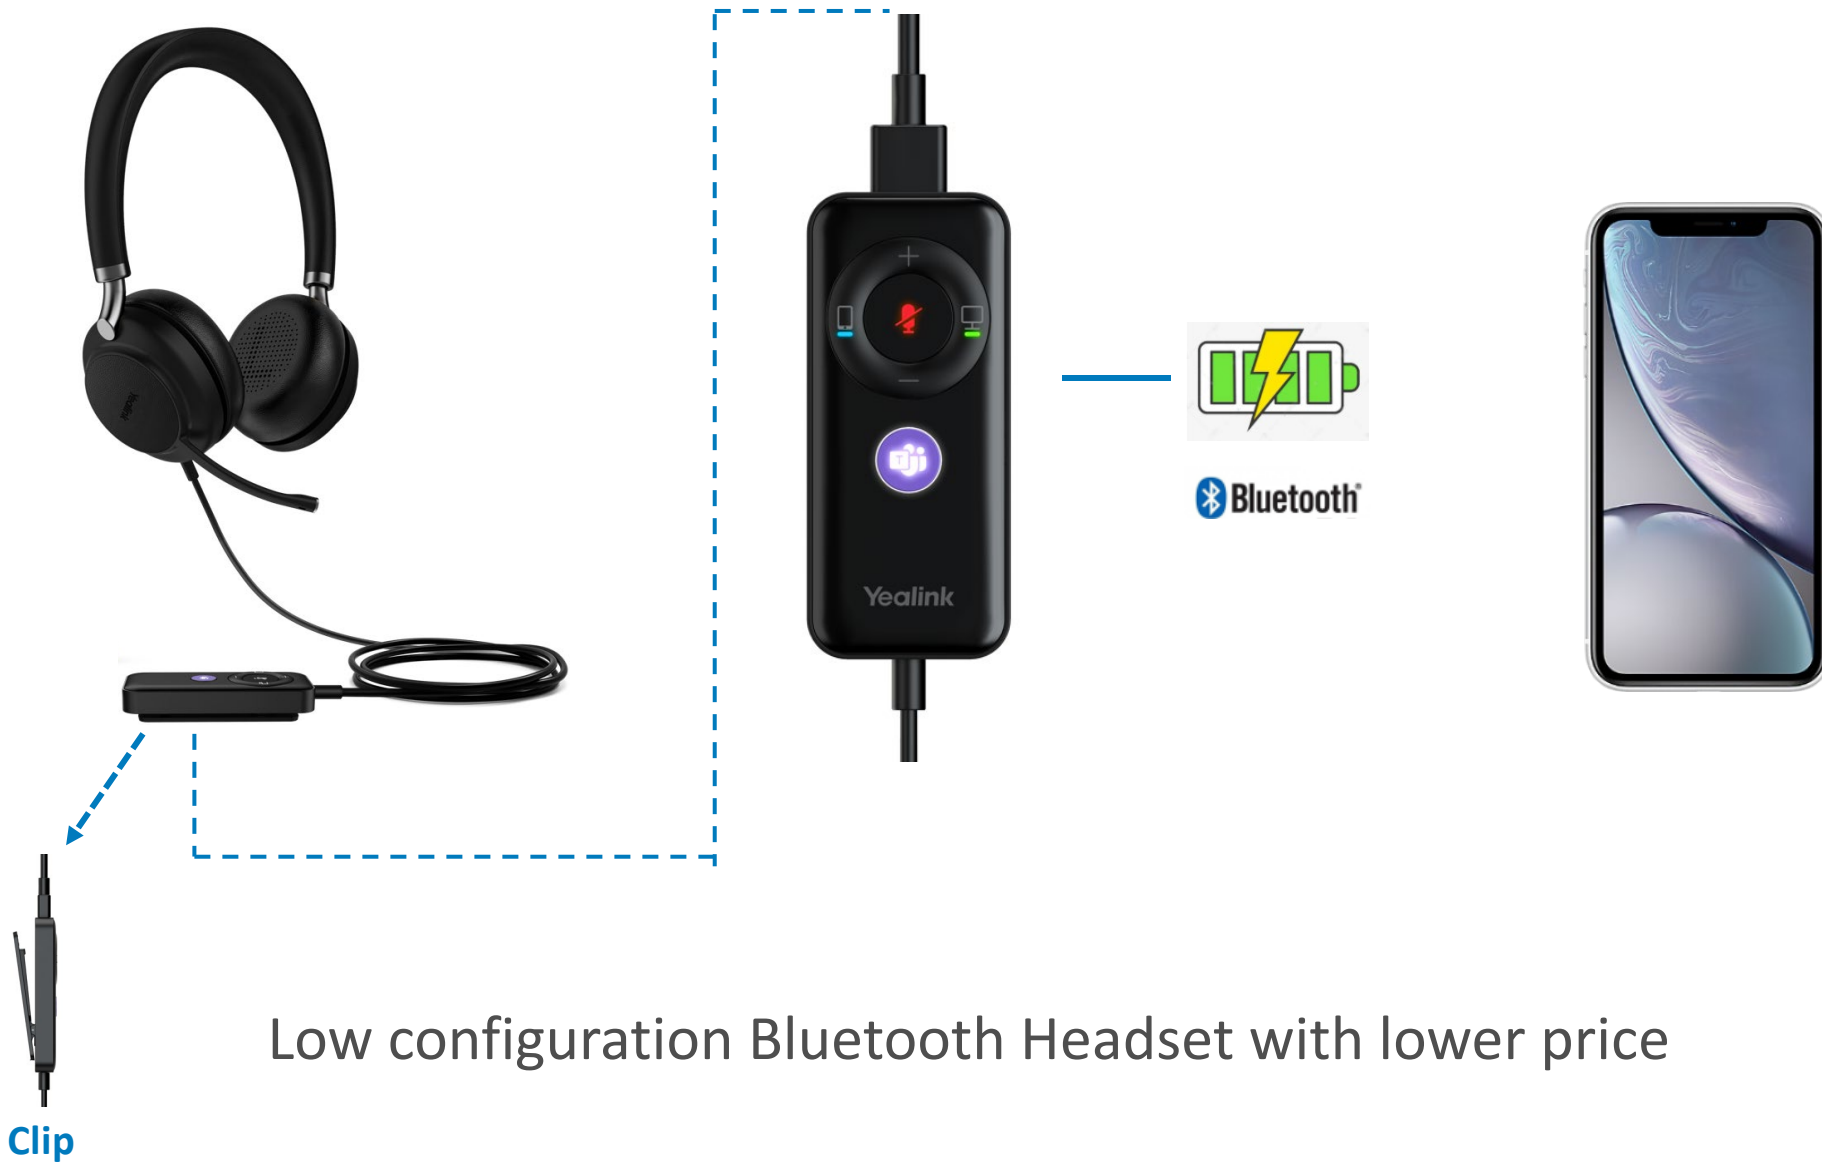

Highlight 2 - Built-in rechargeable battery

Low configuration Bluetooth Headset with lower price