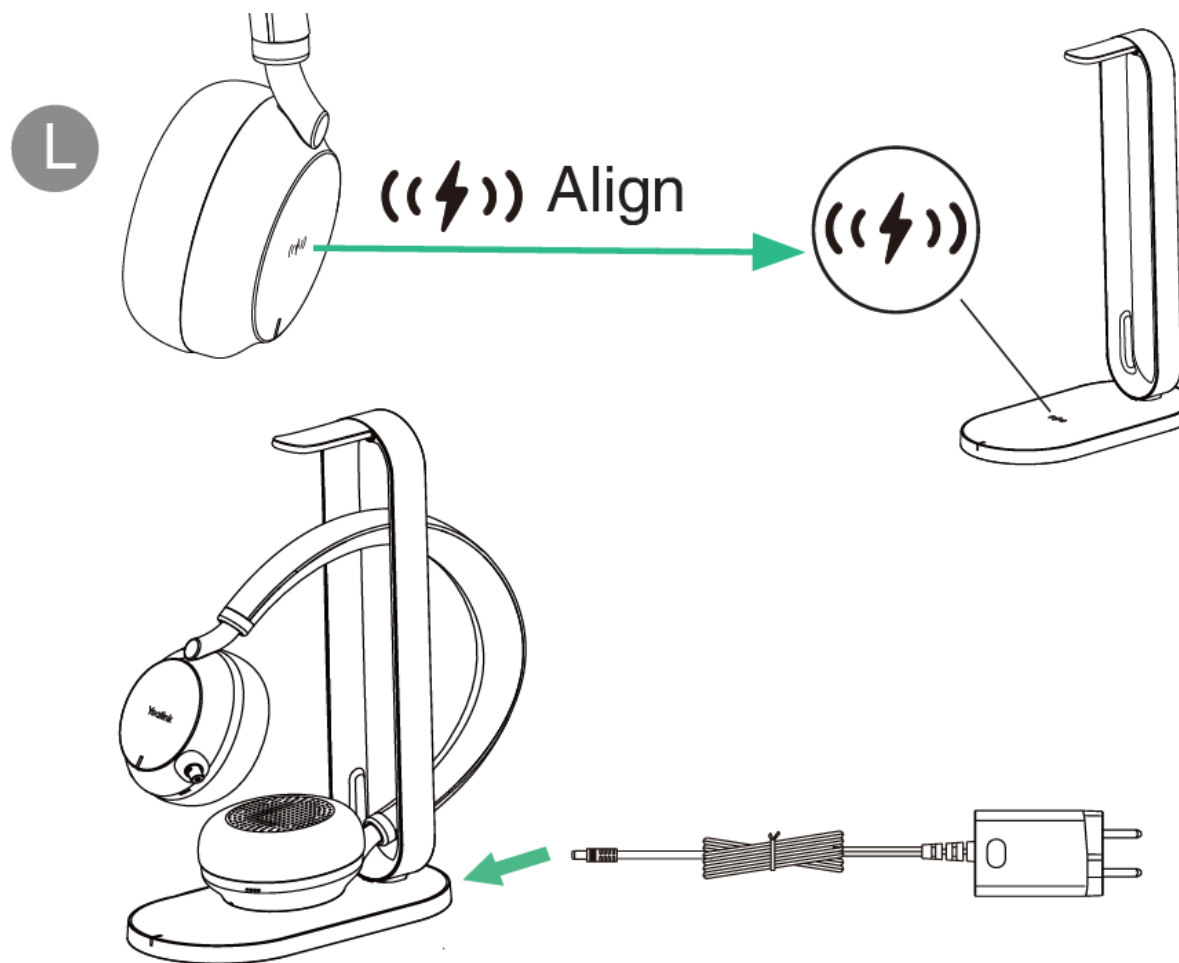

Wireless Charging (optional)